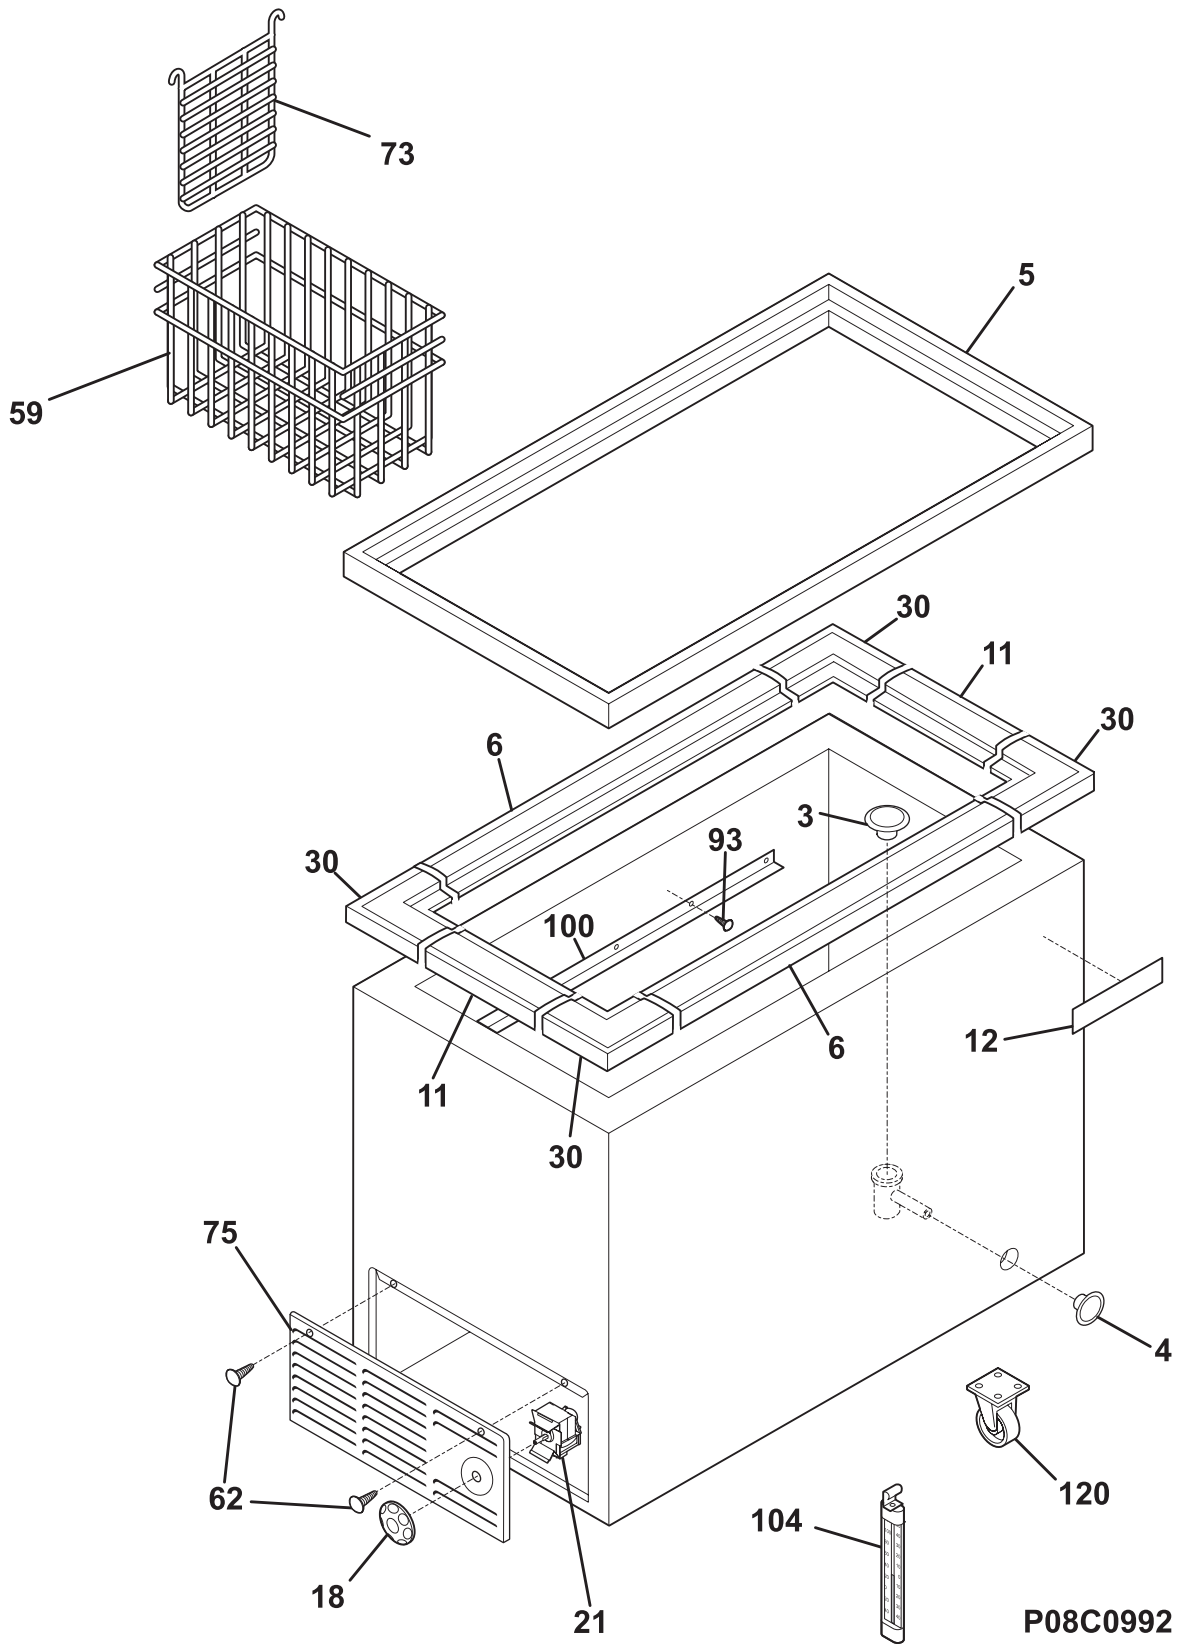

Publication No.
5995484911
07/02/22
(EN/SERVICE/MLR)
365

FREEZER CHEST

Model No.
KCG070GW

Copyright © 2007 Electrolux Home Products, Inc.
All rights reserved.

DOOR

A08D0001

DOOR

POS. NO	PART NO.	DESCRIPTION
1	216620602	Lid, chest freezer, glass, upper
2	216621200	Lock Assy, frzr lid
3	216620702	Lid, chest freezer, glass, lower
5	216621300	Key, frzr lid lock

CABINET

CABINET

POS. NO	PART NO.	DESCRIPTION
3	216502600	Plug, drain, interior
4	297013600	Plug, drain, exterior
5	216620502	Cabinet, chest freezer
6	216855702	Breaker, side
11	216855706	Breaker-ends, white
12	297146600	Nameplate, Commercial
18	216707201	Knob, temp control
21 #	216759300	Control-temperature
30	216105500	Breaker-corners, white
59	216657300	Basket
62	131168200	Screw, pan head, 8-18B x 0.31
73	216506200	Divider, basket
75	216782000	Panel-access, white
93	5303161215	Screw, ph truss head, 8-18AB x 0.500
100	216654200	Track-basket
*	3017666	Nut-insert
104	297070100	Thermometer
120	216621000	Caster
*	216649700	CASTER PACK, 4 casters, wrench, 16 screws
*	5303305324	Paint, touch-up, white

SYSTEM

POS. NO	PART NO.	DESCRIPTION
1 #	5300120780	Condenser
4 #	216938600	Drier-filter
5 #	216952000	Harness-main
*	216707800	Screw, PH, 8-32 x 1/2, wiring harness
22	216056400	Clip, compressor mtg, SPRING
27	5308002681	Grommet, compressor
29 #	297068200	Compressor, w/o electricals
30	216954210	Controller
32	216649100	Clamp, elec cont mtg, compressor
*	216232700	Washer, flat, 1"OD x 0.531"ID
55	218909913	Capacitor, run, 220 VAC, 15 microfarad
85	216818300	Wire-ground
86	216707700	Screw, 8-18 X 1/2