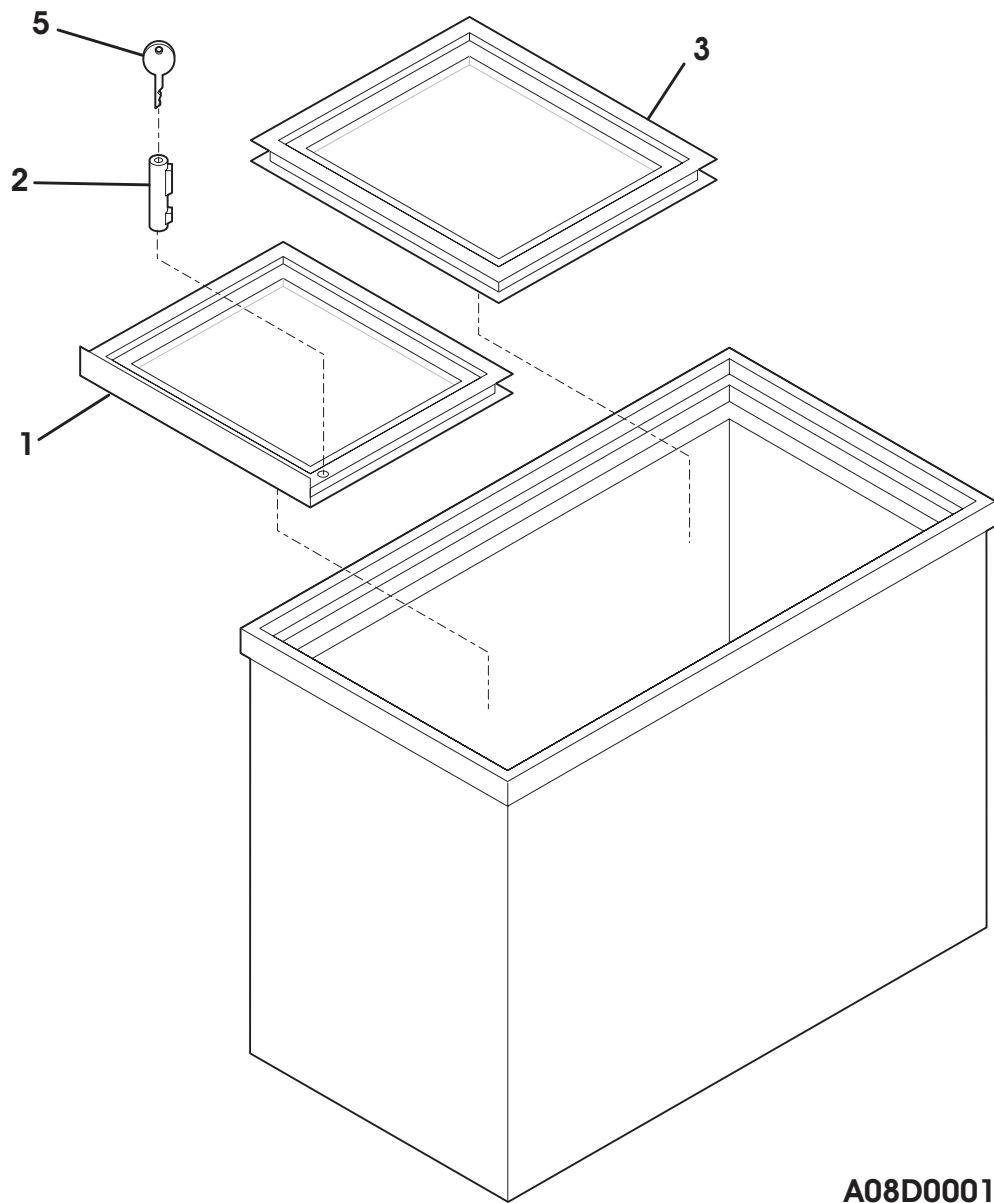

Kelvinator 

Factory Parts Catalog

Product No.	KCG070GW0
Series	Commercial
Color	white
Volts	115
Owner's Guide	297147500
Market	North America

 **Electrolux**

Electrolux Major Appliances
North & Latin America
P.O. BOX 212378
AUGUSTA, GA 30917

Publication No.
5995484911
07/02/22
(EN/SERVICE/MLR)
365

FREEZER CHEST

Model No.
KCG070GW

Copyright © 2007 Electrolux Home Products, Inc.
All rights reserved.

DOOR

A08D0001

DOOR

POS. NO	PART NO.	DESCRIPTION
1	216620602	Lid, chest freezer, glass, upper
2	216621200	Lock Assy, frzr lid
3	216620702	Lid, chest freezer, glass, lower
5	216621300	Key, frzr lid lock