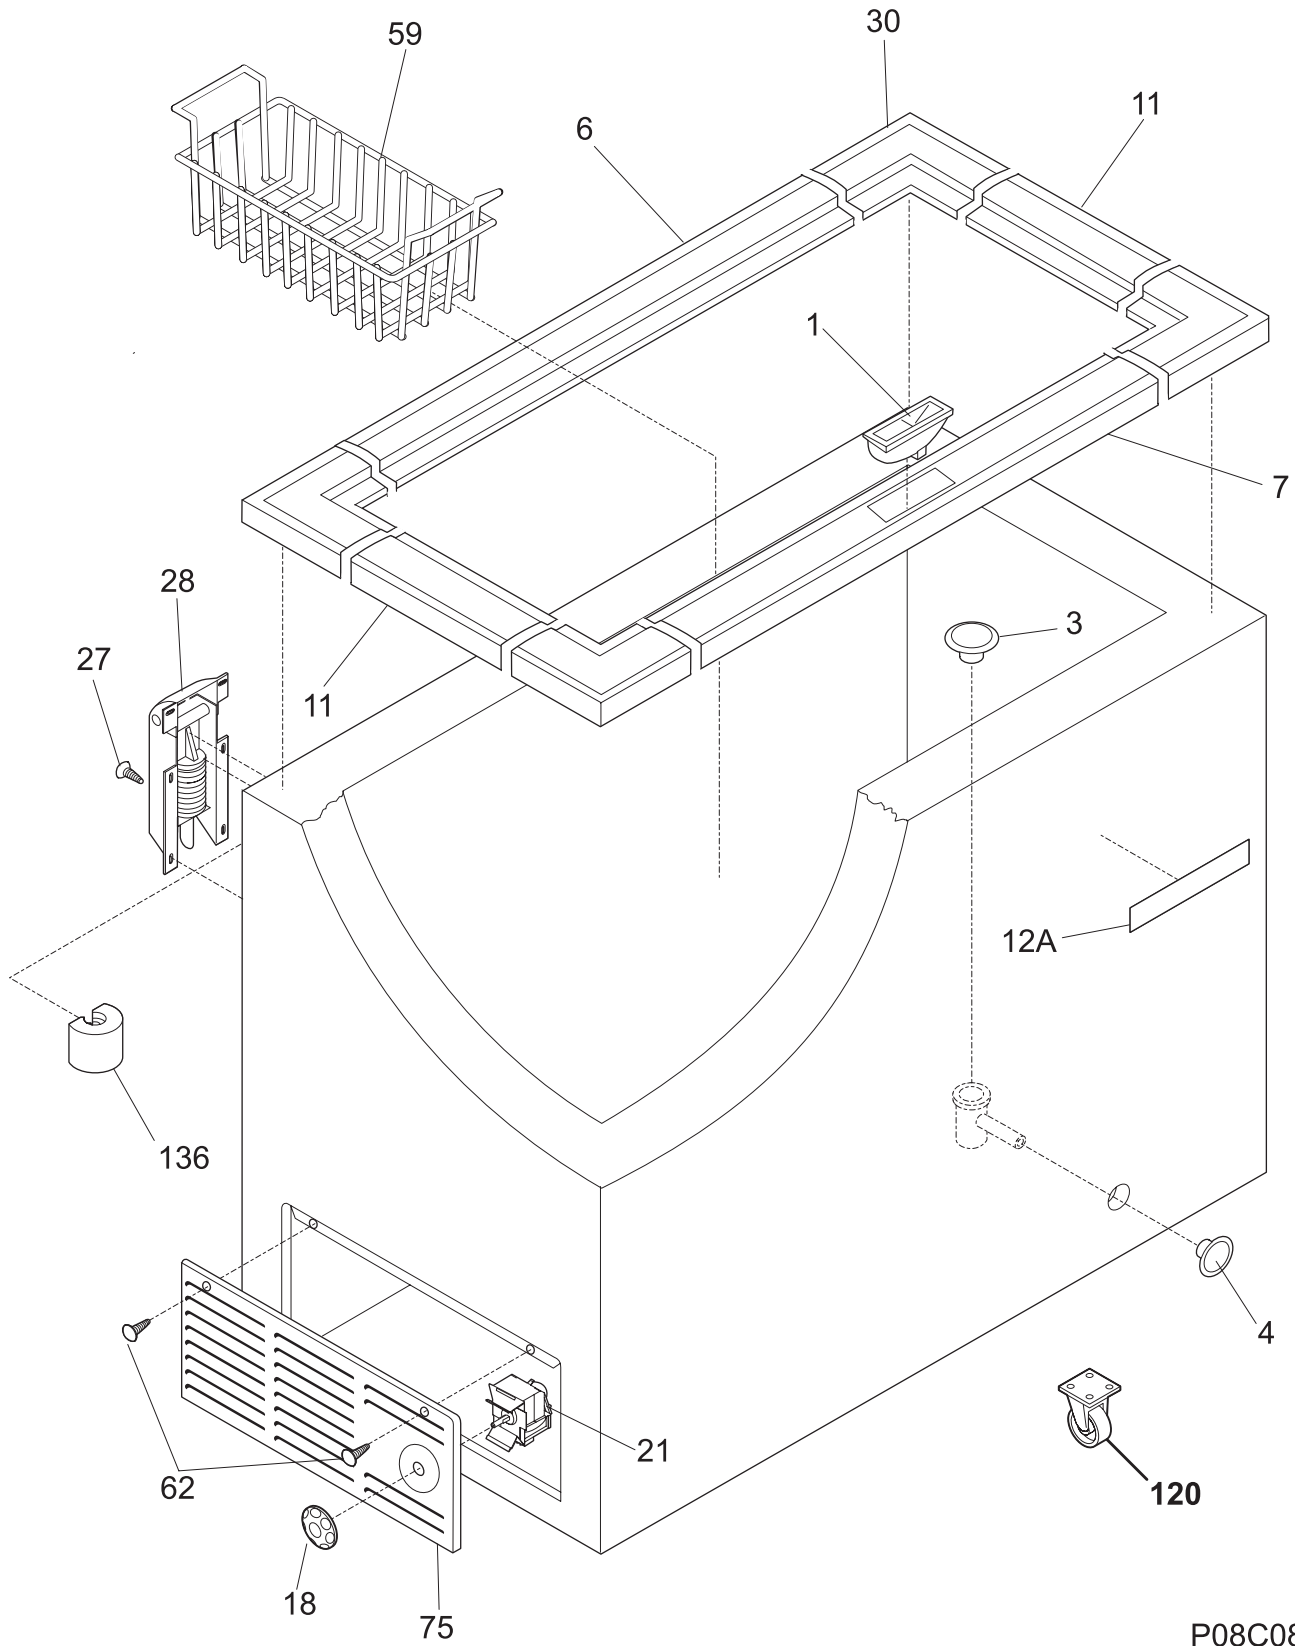

POS. NO	PART NO.	DESCRIPTION
1	216480901	Gasket, door seal, white
2	297090200	Lock Assy
2A	297090900	Clip, SPRING
5 #	216702900	Key, lock
9	216067304	Panel-inner lid
10	216923001	Plug button, 1/4", white
11	216113125	Panel-lid
*	216858000	Screw, TH#8-18x.500AB, #10
18	297034202	Handle, recessed, chrome, w/gasket
23	297087400	Light, signal, amber
27	5303212828	Clip, panel mtg
27*	5304406520	Clip, panel mtg kit, (40)
47	216823700	Harness-lid/defrost
56	297015600	Cap, sig light seal
104	297074200	Thermometer
*	5303917276	Insulation-door, fiberglass, (bulk)

**CABINET**

P08C0875

**CABINET**

POS. NO	PART NO.	DESCRIPTION
1	297014100	Catch-lock, white
3	216502600	Plug, drain, interior
4	297013600	Plug, drain, exterior
6	216855702	Breaker, side
7	216855703	Breaker-lock side, white
11	216855706	Breaker-ends, white
12A	297146600	Nameplate, Commercial
18	216707201	Knob, temp control
21 #	216759300	Control-temperature
27	216337700	Screw, hex washer head, 10-24 x 0.500
28	216478800	Hinge Assy
30	216105500	Breaker-corners, white
59	216703400	Basket
62	131168200	Screw, pan head, 8-18B x 0.31
75	216782000	Panel-access, white
120	216621000	Caster
136	216706700	Guard-splash
*	216649700	CASTER PACK, 4 casters, wrench, 16 screws
*	5303305324	Paint, touch-up, white
*	297095300	Plug, white