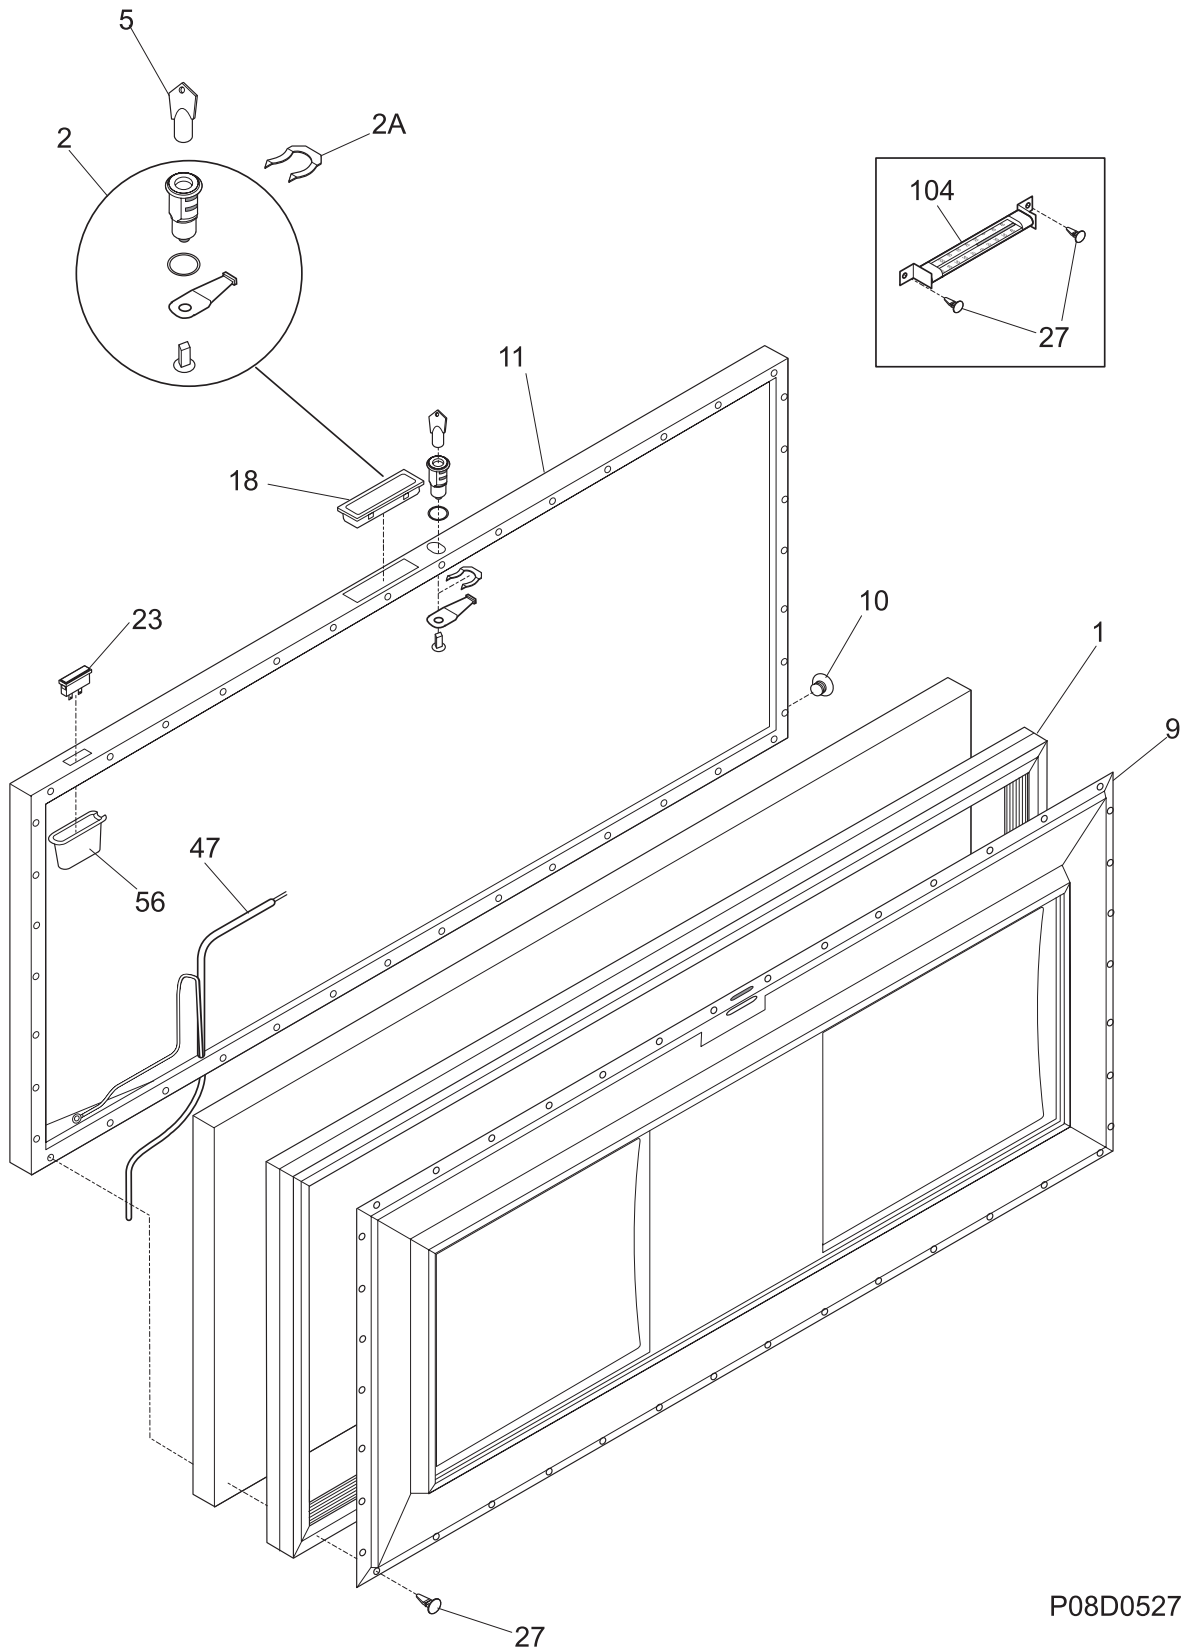

DOOR

P08D0527

DOOR

POS. NO	PART NO.	DESCRIPTION
1	216480901	Gasket, door seal, white
2	297090200	Lock Assy
2A	297090900	Clip, SPRING
5 #	216702900	Key, lock
9	216067304	Panel-inner lid
10	216923001	Plug button, 1/4", white
11	216113125	Panel-lid
*	216858000	Screw, TH#8-18x.500AB, #10
18	297034202	Handle, recessed, chrome, w/gasket
23	297087400	Light, signal, amber
27	5303212828	Clip, panel mtg
27*	5304406520	Clip, panel mtg kit, (40)
47	216823700	Harness-lid/defrost
56	297015600	Cap, sig light seal
104	297074200	Thermometer
*	5303917276	Insulation-door, fiberglass, (bulk)