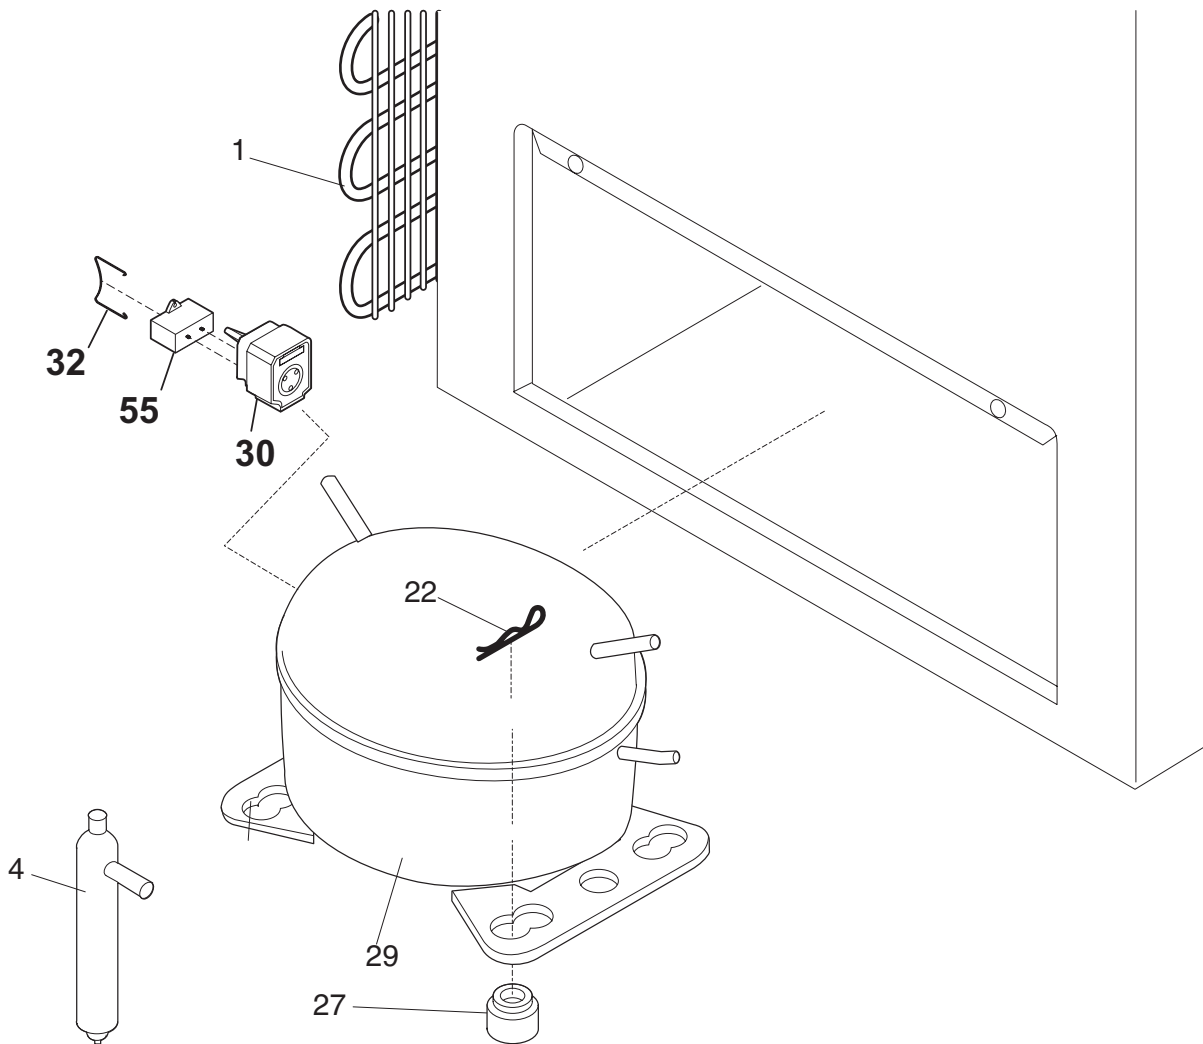

POS. NO	PART NO.	DESCRIPTION
1	216480901	Gasket, door seal, white
2	297090200	Lock Assy
2A	297090900	Clip, SPRING
5 #	216702900	Key, lock
9	216067304	Panel-inner lid
10	216923001	Plug button, 1/4", white
11	216113125	Panel-lid
*	216858000	Screw, TH#8-18x.500AB, #10
18	297034202	Handle, recessed, chrome, w/gasket
23	297087400	Light, signal, amber
27	5303212828	Clip, panel mtg
27*	5304406520	Clip, panel mtg kit, (40)
47	216823700	Harness-lid/defrost
56	297015600	Cap, sig light seal
104	297074200	Thermometer
*	5303917276	Insulation-door, fiberglass, (bulk)

**CABINET**

P08C0875

**CABINET**

POS. NO	PART NO.	DESCRIPTION
1	297014100	Catch-lock, white
3	216502600	Plug, drain, interior
4	297013600	Plug, drain, exterior
6	216855702	Breaker, side
7	216855703	Breaker-lock side, white
11	216855706	Breaker-ends, white
12A	297146600	Nameplate, Commercial
18	216707201	Knob, temp control
21 #	216759300	Control-temperature
27	216337700	Screw, hex washer head, 10-24 x 0.500
28	216478800	Hinge Assy
30	216105500	Breaker-corners, white
59	216703400	Basket
62	131168200	Screw, pan head, 8-18B x 0.31
75	216782000	Panel-access, white
120	216621000	Caster
136	216706700	Guard-splash
*	216649700	CASTER PACK, 4 casters, wrench, 16 screws
*	5303305324	Paint, touch-up, white
*	297095300	Plug, white

**SYSTEM**

P08S0360

**SYSTEM**

---

POS. NO	PART NO.	DESCRIPTION
1 #	5300120780	Condenser
4 #	216938600	Drier-filter
5 #	297034300	Harness-main
*	216707800	Screw, PH, 8-32 x 1/2, wiring harness
22	216056400	Clip, compressor mtg, SPRING
27	5308002681	Grommet, compressor
29 #	297068200	Compressor, w/o electricals
30	216954210	Controller
32	216649100	Clamp, elec cont mtg, compressor
55	218909913	Capacitor, run, 220 VAC, 15 microfarad
86	216707700	Screw, 8-18 X 1/2
*	216232700	Washer, flat, 1"OD x 0.531"ID